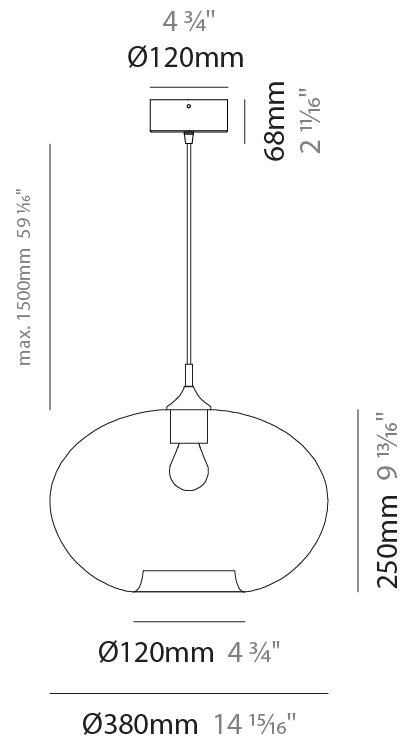

PROJECT	_____
TYPE	_____
SPECIFIER	_____
QUANTITY	_____
DATE	_____

PARIGI CIPOLLA MONOPOINT SUSPENSION

D141078-

base number   Finish
Options

1. To build a product code in our configurator select the specify button on the base model # product page
2. To build a manual product code on this datasheet choose from the options listed below in blue font and add the suffix to the base model #

GENERAL

Series: Parigi Cipolla
Subseries: Parigi Cipolla Monopoint
Brand: Cangini & Tucci
Division: Design
Mounting Type: Suspension
Mounting Location: Ceiling
Subcategory: Pendant

PHYSICAL

Shape: Sphere
Diameter (mm): 380
Diameter (in): 14 ¹⁵/₁₆
Height (mm): 250
Height (in): 9 ¹³/₁₆
Max. Overall Height (mm): 1750
Max. Overall Height (in): 68 ⁷/₈
Light Distribution: Omnidirectional
Weight (kg): 2.40
Weight (lbs): 5.29
Fixture Finish: [AMB / GRN / PNK / RUB / SKB / SMK / TOB / TRA](#)
Holder Finish: CHR
Fixture Material: Glass / Metal
Cable Details: 1500mm Cable

ELECTRICAL

Number of Lamps: 1
Lamp Type: LED Retrofit
Bulb Included: Bulb Not Included
Max. Wattage Per Lamp (W): 8
Lamp Base: E26
Input Voltage (V): 120
Upon Request: 277Vac / GU24

LED

OPTICAL

RATINGS AND CERTIFICATIONS

Certified By: Certified for North American Standards
IP rating: IP20