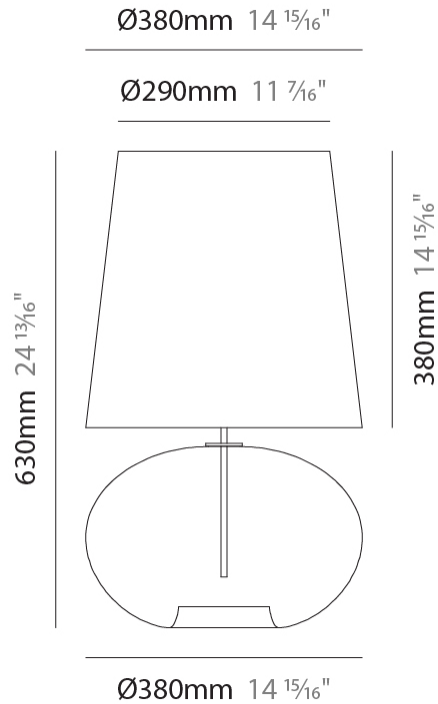

PARIGI CIPOLLA PORTABLE

D144010-

base number   Finish
Options

PROJECT
TYPE
SPECIFIER
QUANTITY
DATE

1. To build a product code in our configurator select the specify button on the base model # product page
2. To build a manual product code on this datasheet choose from the options listed below in blue font and add the suffix to the base model #

GENERAL

Series: Parigi Cipolla
Brand: Cangiini & Tucci
Division: Design
Mounting Type: Portable
Mounting Location: Table
Subcategory: Ambient

PHYSICAL

Shape: Sphere
Diameter (mm): 380
Diameter (in): 14 ¹⁵/₁₆"
Height (mm): 630
Height (in): 24 ¹³/₁₆"
Light Distribution: Omnidirectional
Weight (kg): 2.64
Weight (lbs): 5.82
Fixture Finish: [AMB](#) / [GRN](#) / [PNK](#) / [RUB](#) / [SKB](#) / [SMK](#) / [TOB](#) / [TRA](#)
Holder Finish: CHR
Fixture Material: Glass / Metal

ELECTRICAL

Number of Lamps: 1
Lamp Type: LED Retrofit
Bulb Included: Bulb Not Included
Max. Wattage Per Lamp (W): 7
Lamp Base: E26
Input Voltage (V): 120
Upon Request: 277Vac / GU24

LED

OPTICAL

RATINGS AND CERTIFICATIONS

Certified By: Certified for North American Standards
IP rating: IP20